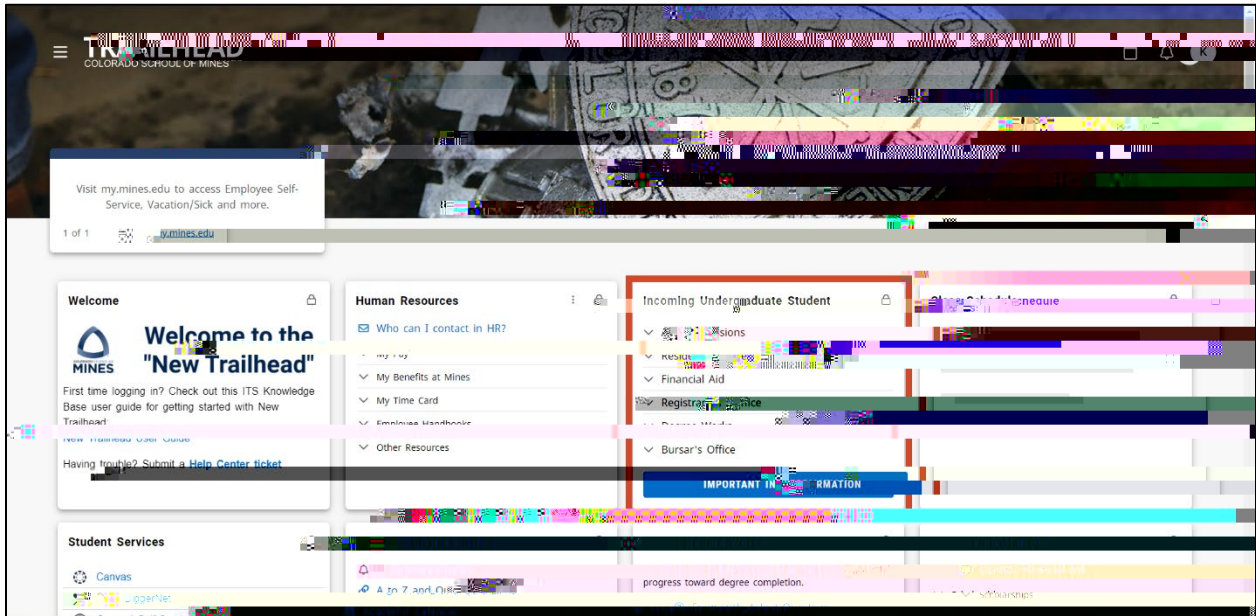

Navigate to the Housing Portal

1. Navigate to Trailhead: trailhead.mines.edu
2. Log-in using your Mines credentials. Your username is the first part of your Mines email (before *@mines.edu*)

Navigate to the Housing Portal

4. In Trailhead, find the Incoming Student tile or the Residence Life tile.

5. In the Incoming Student tile, click on the Residence Life dropdown to find the Housing Portal link.